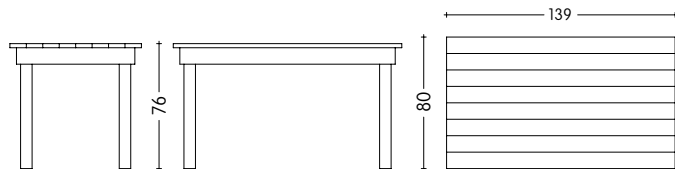

INEKEHANS | COLLECTION

deluxe table

material:

> recycled plastic, metal frame

sizes:

> 139 x 80 x h:76 cm

weight & volume:

> 45 kg / 0,845 m³

delivery time:

> max 8 weeks

> colour: to be discussed

maintenance:

> clean with water and soap > clean with soft cloth, water and soap

features:

> wind, water, salt, acid, UV-resistant

> suitable for outdoor

dimensions:

v

plastic:

black