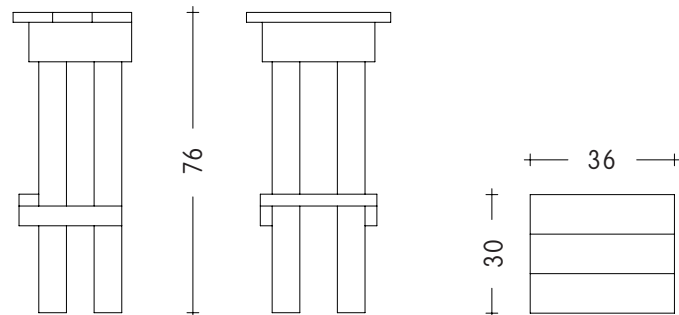

INEKEHANS | COLLECTION

bar stool

material:

> recycled plastic, metal frame

sizes:

> 30 x 36 x h:76 cm

weight & volume:

> 18 kg / 0,083 m³

dimensions:

v

plastic:

black