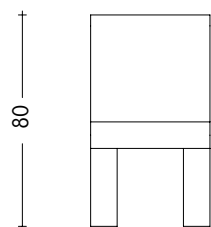

deliverytime:

- > max 8 weeks

features:

- > supports legs
- > feet (shoes) touch air

dimensions:

>

**kvadrat
fabrics**
(any colors)