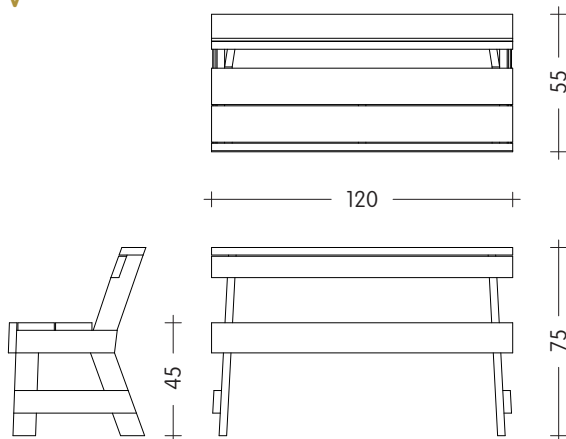

INEKEHANS | COLLECTION

berit bench with back

material:

> accoya, non-tropical, sustainable wood

sizes:

> 120 x 55 x h:75 cm

weight & volume:

> 0,5 m3

delivery time:

> max 8 weeks

maintenance:

> clean with soft cloth and water

features:

> eco friendly preserved wood
> suitable for outdoor

dimensions:

v

wood

natural